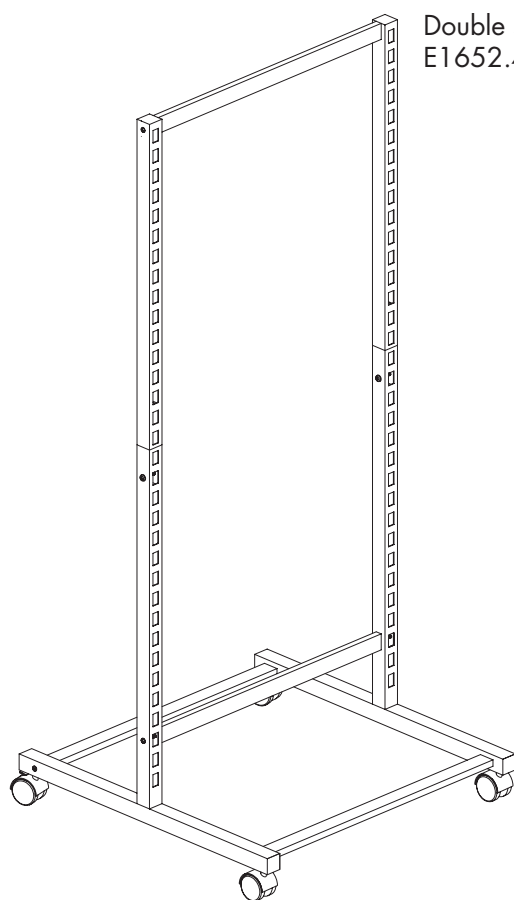

Single sided
E1651.4

Double sided
E1652.4