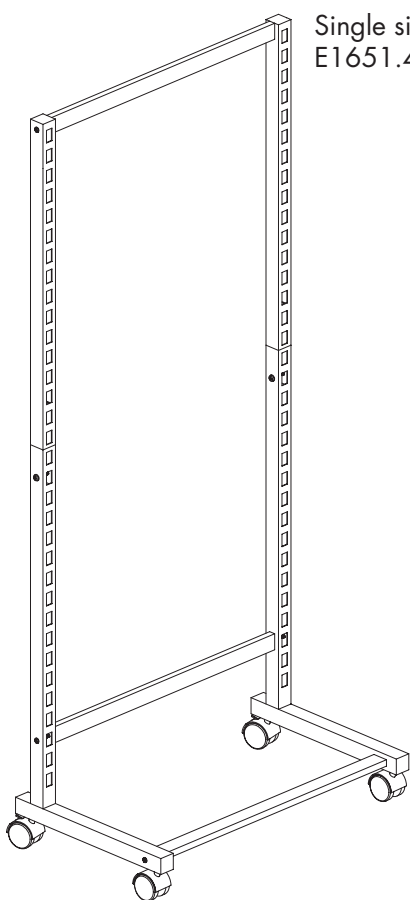

Mobile displays

Mobile display 600 mm bay

Single sided:
632 W x 1450 H x 370 mm D.

Double sided:
632 W x 1450 H x 632 mm D.

4 x Castors included (M10).

Can be used with 600 mm bay accessories.

Single sided
E1651.4

White sand

Black sand

Quantity	Saving	Each inc GST
1-9	–	$79.00
10-49	6%	$74.00
50+	12%	$69.00

Reward pricing Each inc GST

$69.00 $74.00

Double sided
E1652.4

White sand

Black sand

1-9	–	$99.00
10-49	7%	$94.00
50+	14%	$89.00

Reward pricing Each inc GST

$89.00 $94.00

Single sided
E1651.4