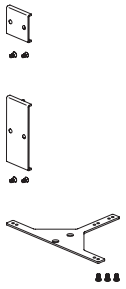

End bay joining sets

End bay joining set used to create multi bay gondola

Joining rails and base joining rails can be found on page 32

Double sided posts can be found on page 20

Single sided posts can be found on page 26

Feet can be found on page 34

For mobility use castors and bracing plates at all connecting points. Page 21

End bay joining sets

End bay joining set

E2100.4

Use end bay joining set to connect a single sided frame to the end of a double sided frame of the same height. Set includes brace plate for end post.