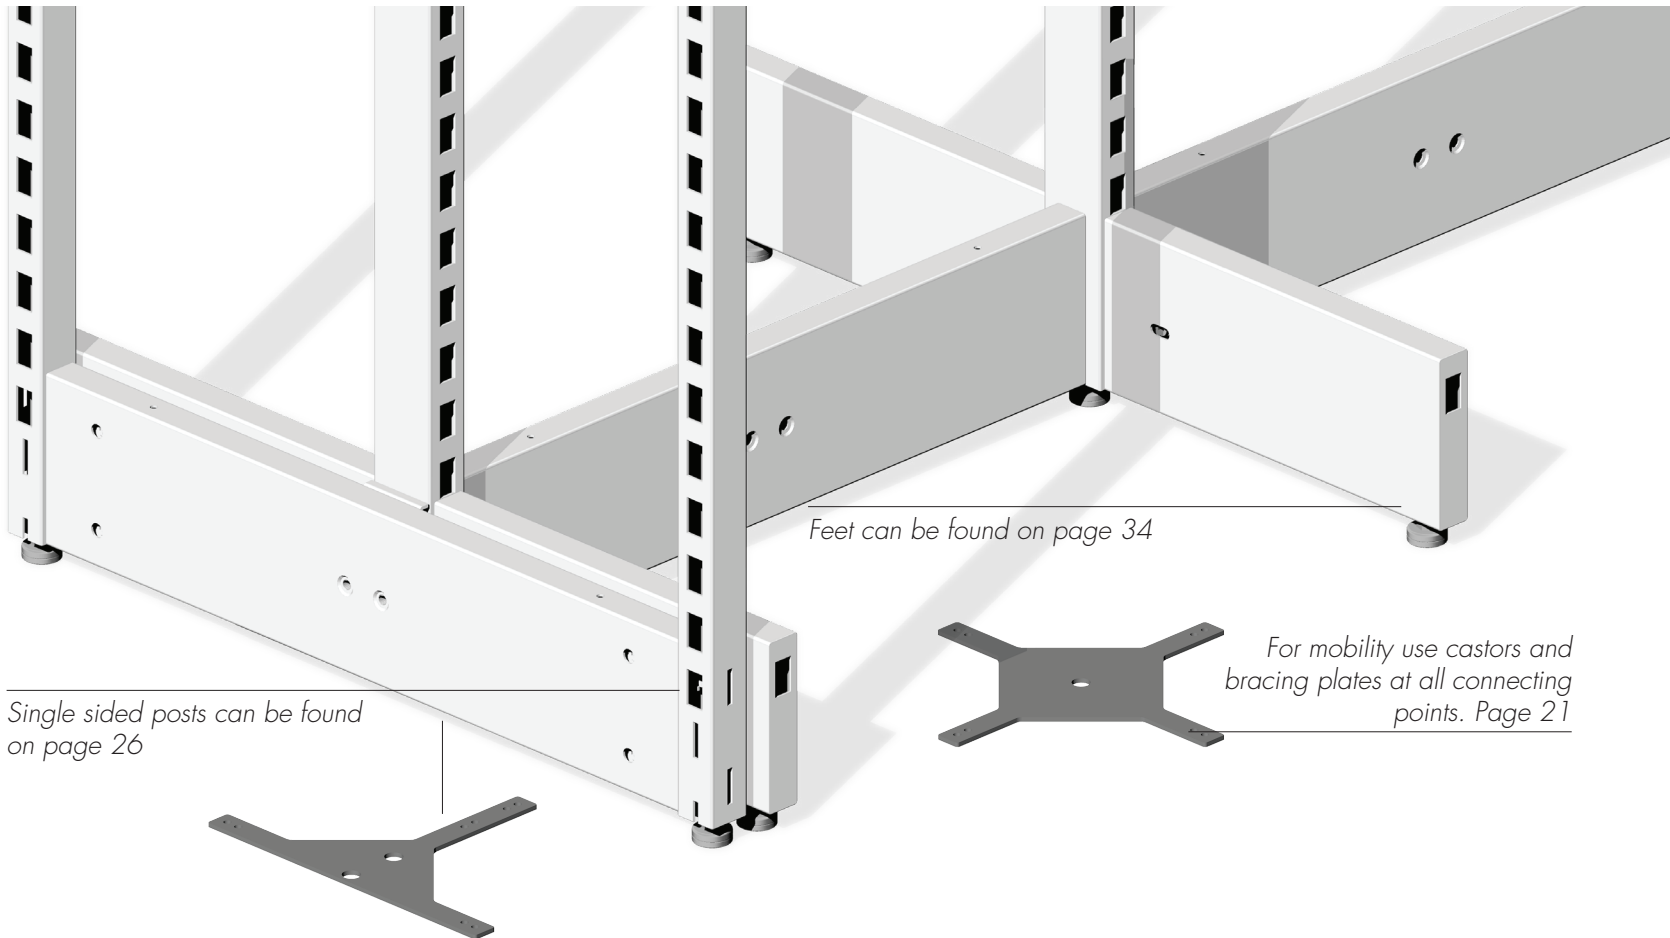

End bay joining sets

End bay joining set used to create multi bay gondola

Joining rails and base joining rails can be found on page 32

Double sided posts can be found on page 20

Single sided posts can be found on page 26

Feet can be found on page 34

For mobility use castors and bracing plates at all connecting points. Page 21

End bay joining sets

End bay joining set

E2100.4

Use end bay joining set to connect a single sided frame to the end of a double sided frame of the same height. Set includes brace plate for end post.