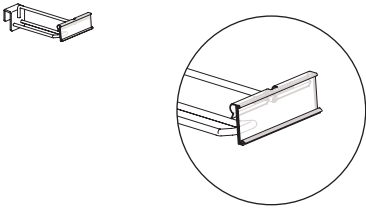

Reward pricing Inc GST

G S \$1.57 each or \$78.50 box

Backrail fittings

Backrail loop hook with ticket flipper 150 mm D

5 mm DIA wire.
For 80 x 26 mm ticket.
Load capacity 1.5 kg.

E49315

WTS White sand

BKS Black sand